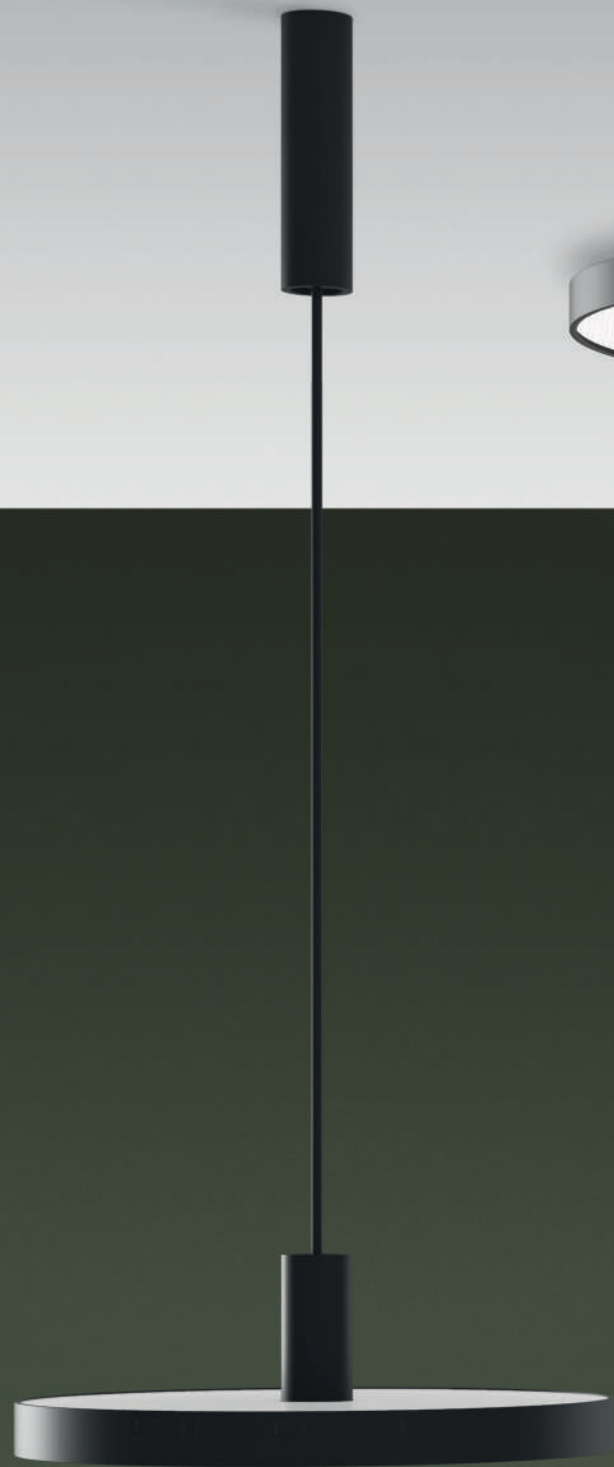

DRAFT Suspension Tube · L brown · M clear · S blue

DRAFT Suspension Rope XS · Tube XS

DRUM Ceiling S short · M short · 1:1

DRUM Ceiling S short · M short · S long · M long

DRUM Suspension Tube S long - Rope S long

CURLING Wall S · glass new silver · 1:1

CURLING Ceiling M · acrylic glass · reflector conic opal · 1:1

REFLEX² Floor M black · S black · M white

REFLEX² Floor M white · 1:1

REFLEX² Floor · M white · S black · S black 1:1

REFLEX² Ceiling black reflector silver · reflector gold · REFLEX² Ceiling S 450 white reflector pyramid white

REFLEX² Wall M black

REFLEX² Wall S white · top view · bottom view · 1:1

SLICE² PI Family black