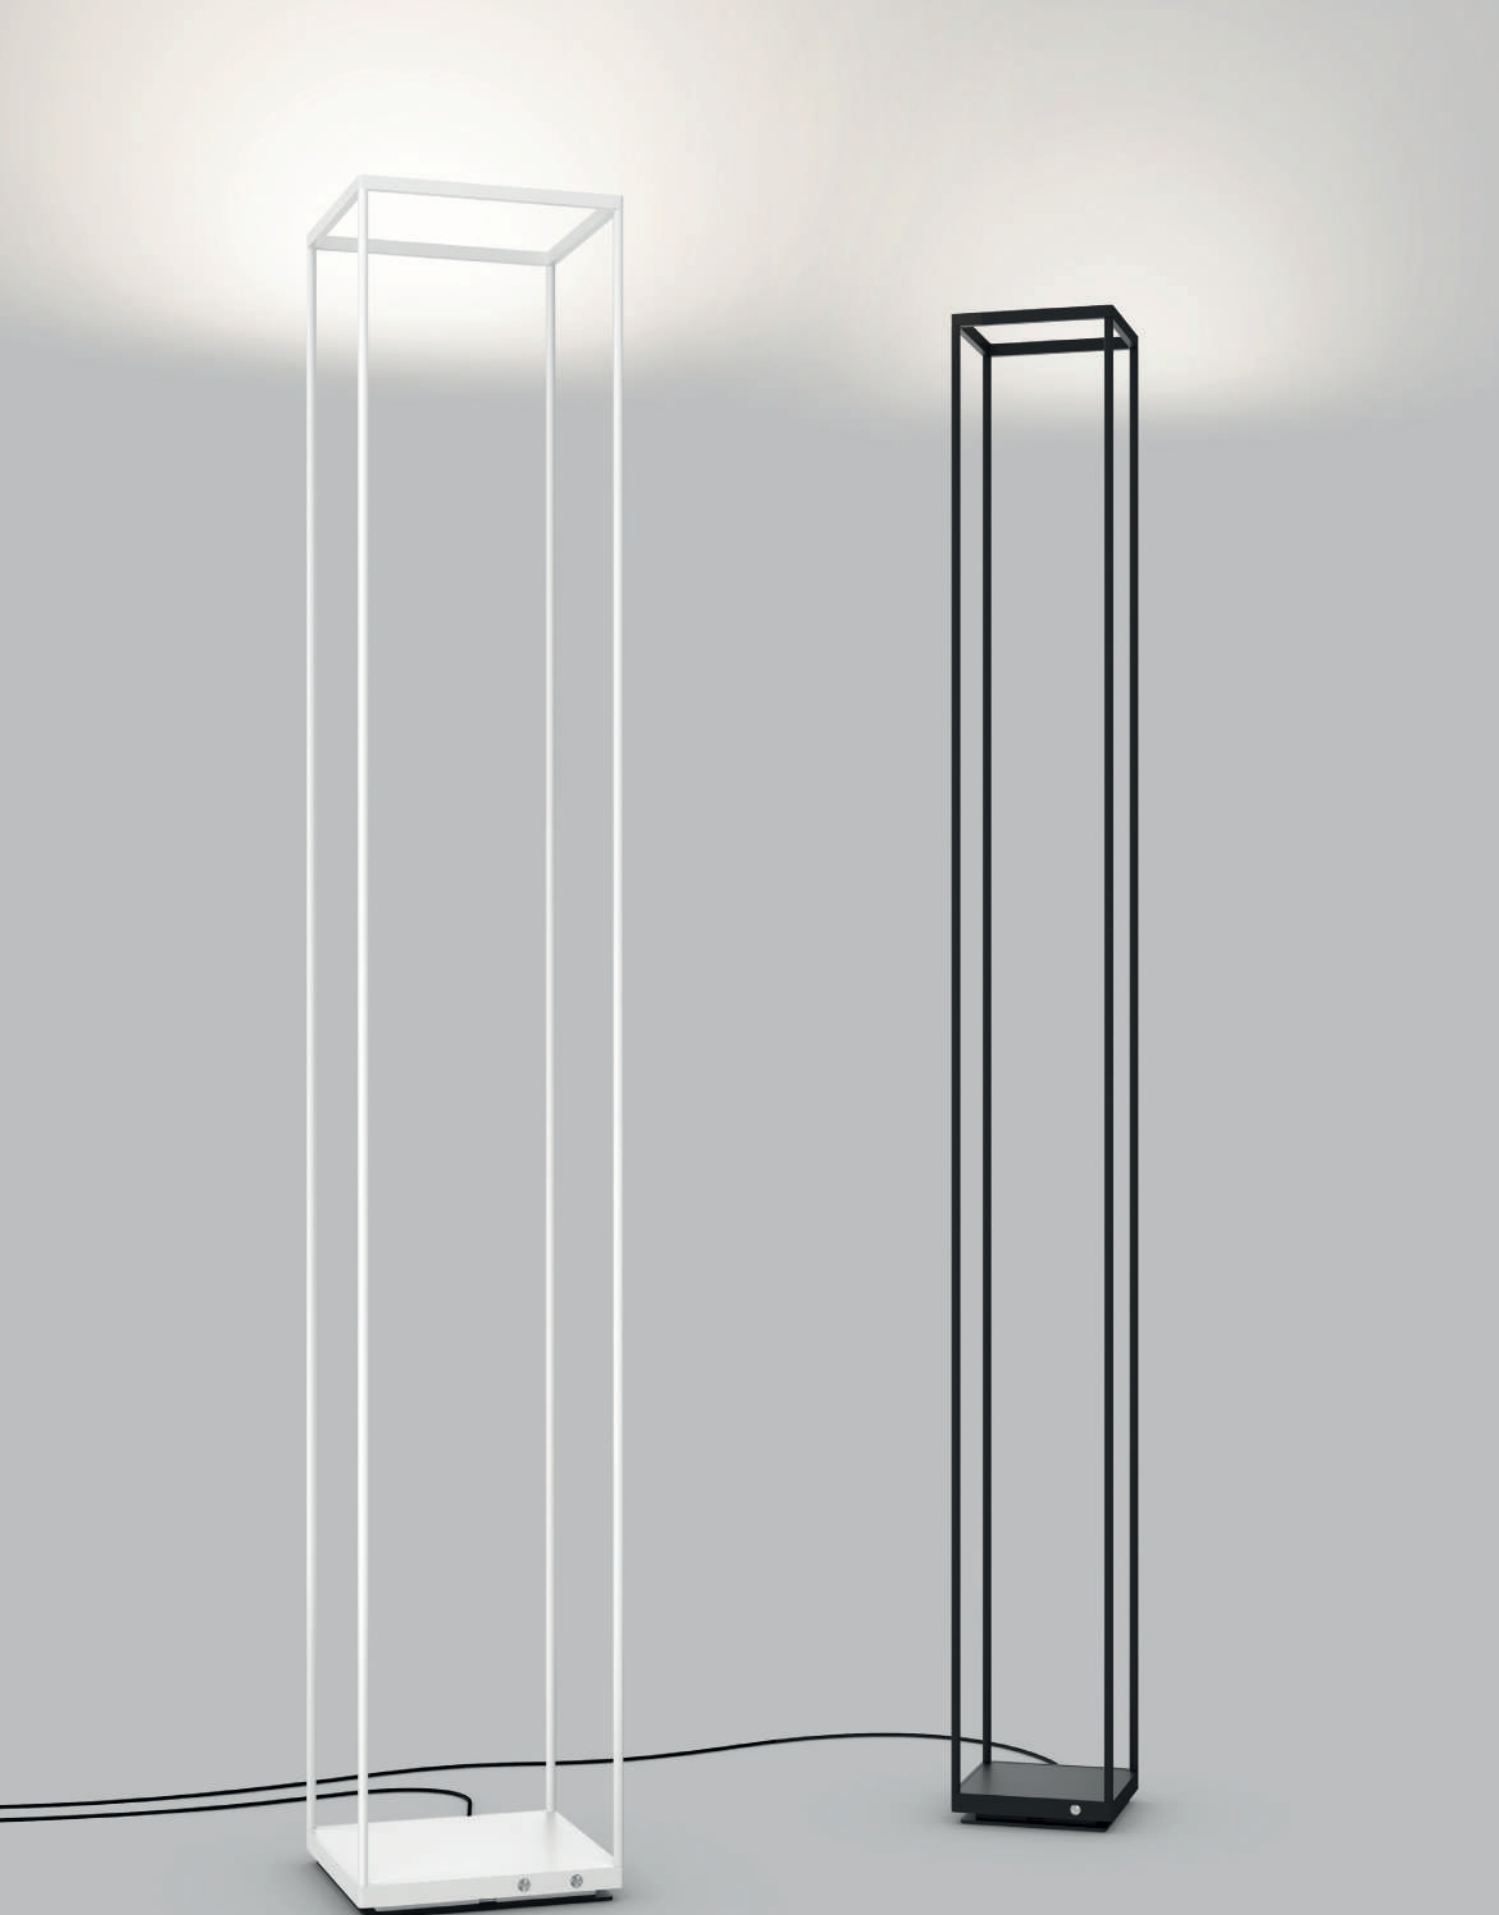

DRAFT Suspension Tube · L brown · M clear · S blue

DRAFT Suspension Rope XS · Tube XS

DRUM Ceiling S short · M short · 1:1

DRUM Ceiling S short · M short · S long · M long

DRUM Suspension Tube S long - Rope S long

CURLING Wall S · glass new silver · 1:1

CURLING Ceiling M · acrylic glass · reflector conic opal · 1:1

REFLEX² Floor M black · S black · M white

REFLEX² Floor M white · 1:1

REFLEX² Floor · M white · S black · S black 1:1

REFLEX² Ceiling black reflector silver · reflector gold · REFLEX² Ceiling S 450 white reflector pyramid white

REFLEX² Wall M black

REFLEX² Wall S white · top view · bottom view · 1:1

SLICE² PI Family black